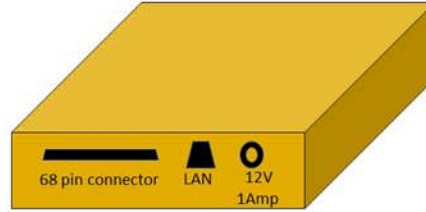

RED/BLACK Encryption Interface Unit (RBEIU)

Red / Black Encryption Interface Unit – Front View

Red / Black Encryption Interface Unit – Rear View

The RED / BLACK Encryption Interface Unit is a custom encryption and decryption interface unit. The RBEIU provides a network interface to a KIV-7M Encryption Unit.

FUNCTIONS

- ▶ Provides a LAN interface enabling access to a KIV-7M encryption unit by multiple computers over a LAN. Devices may be colocated or remote.
- ▶ Translates data received over a LAN using TCP/IP into the clock, data and gate protocol used by the KIV-7M encryption unit via its RS-422 port on a single channel.
- ▶ No connection between the Red and Black interfaces.