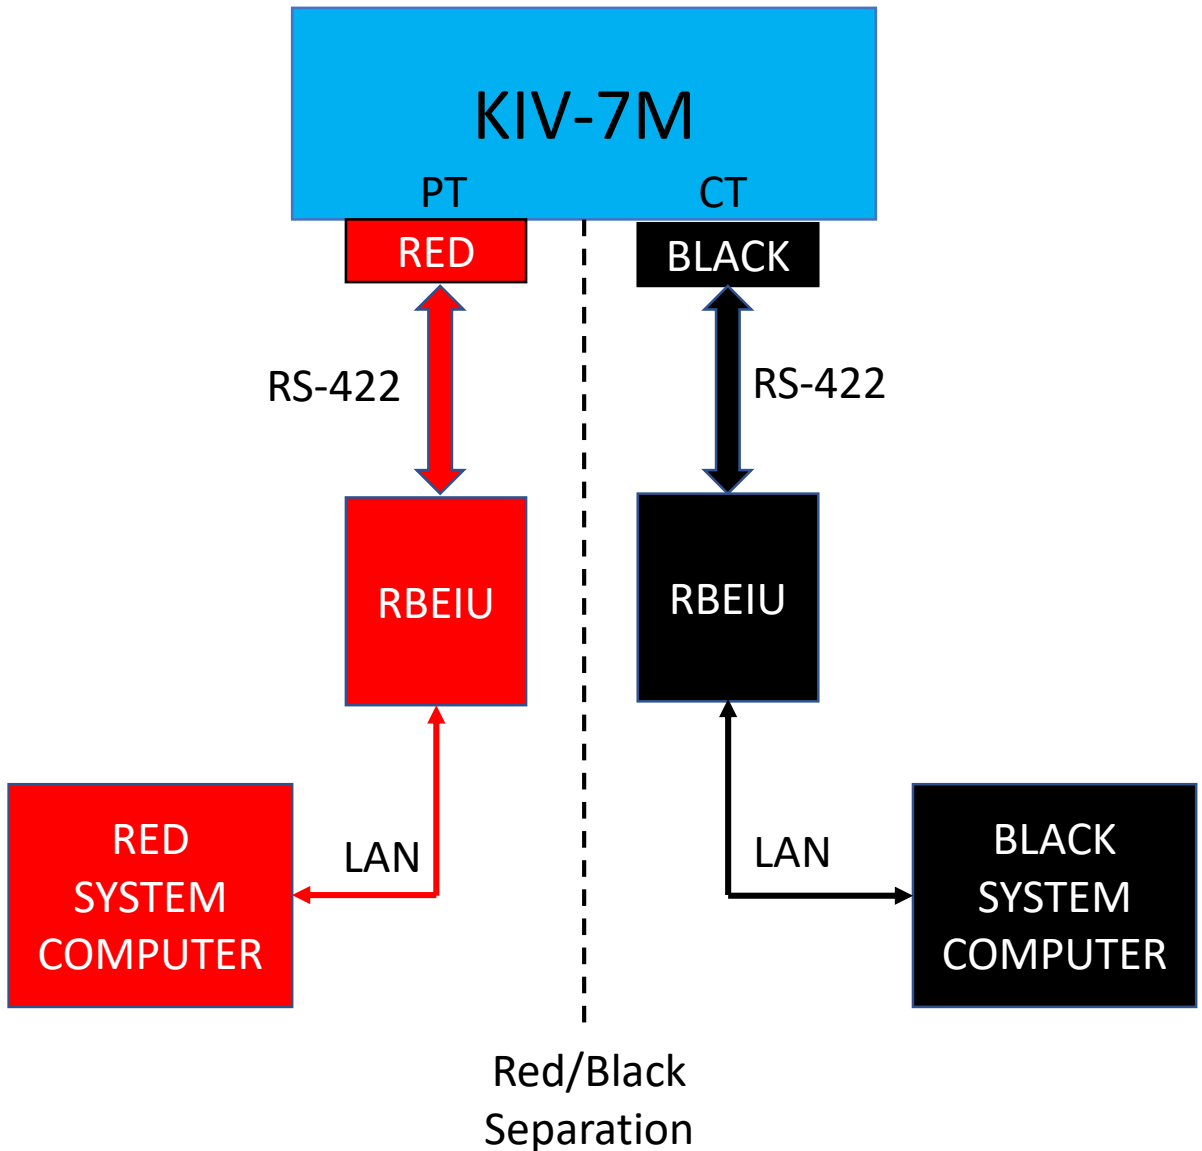

RED/BLACK Encryption Interface Unit (RBEIU)

Red / Black Encryption Interface Unit – Front View

Red / Black Encryption Interface Unit – Rear View

The RED / BLACK Encryption Interface Unit is a custom encryption and decryption interface unit. The RBEIU provides a network interface to a KIV-7M Encryption Unit.

FUNCTIONS

- ▶ Provides a LAN interface enabling access to a KIV-7M encryption unit by multiple computers over a LAN. Devices may be colocated or remote.
- ▶ Translates data received over a LAN using TCP/IP into the clock, data and gate protocol used by the KIV-7M encryption unit via its RS-422 port on a single channel.
- ▶ No connection between the Red and Black interfaces.

Leader in Creative Technology

3525 Quakerbridge Rd
Suite 906
Hamilton, NJ 08619
www.skylinktechnology.com

Red / Black Encryption Interface Unit (RBEIU) Block Diagram

Typical system shown using two separate RBEIUs